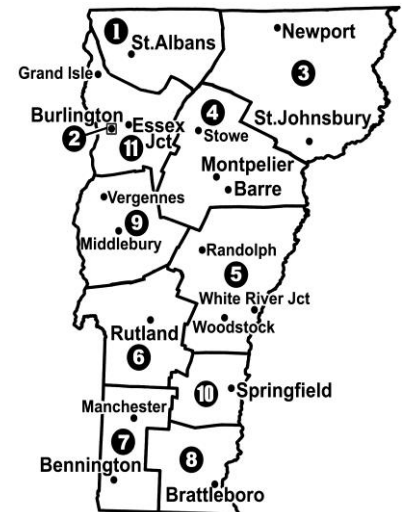

# A.A. Area 70 – Vermont Full Area Assembly

**Saturday, September 7, 2024**

**Valley Bible Church**  
851 Fairview Terrace  
White River Junction VT 05001  
*(Map and directions on reverse side)*

Hosted by District 5  
**All are welcome!**

**From the Northwest:** Take I-89 South to White River Jct. Take the exit onto I-91 North toward White River Jct. Take exit 11 and merge onto US-5 N/N Hartland Rd. At the first traffic circle, take the 1st exit onto Sykes Mountain Ave. At the second traffic circle, continue straight to stay on Sykes Mountain Ave. Take your next left onto Lower Hyde Park. Look for the sign to Valley Bible Church on your left.

**From the West:** Take Route 4 East to White River Jct. Pass under I-91 and take a right onto Route 5 South. Turn left onto Airport Road and then turn right onto Fairview Terrace. Valley Bible Church will be on your right.

**From the Southwest:** Find your best route east to I-91. Take I-91 North toward White River Jct. Take exit 11 and merge onto US-5 N/N Hartland Rd. At the first traffic circle, take the 1st exit onto Sykes Mountain Ave. At the second traffic circle, continue straight to stay on Sykes Mountain Ave. Take your next left onto Lower Hyde Park. Look for the sign to Valley Bible Church on your left.